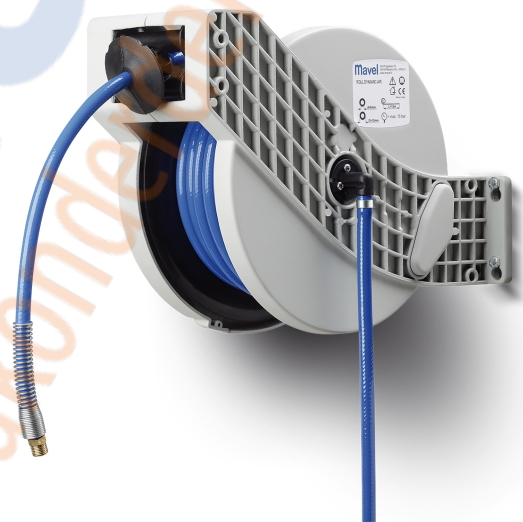

## Roll Dynamic

### Product details

---

Code	<b>826250</b>
Internal diameter (ID)	<b>6 mm</b>
Cable length	<b>15 m</b>
Inlet fitting	<b>1/4" F</b>
Outlet fitting	<b>1/4" M</b>
Max pressure	<b>10 bar</b>
Air	<b>Max 10 bar</b>
Water	<b>NO</b>
Weight	<b>3,8 Kg</b>
Dimensions (cm)	<b>37 x 29 x 22</b>
pcs x Pallet	<b>64 pz</b>