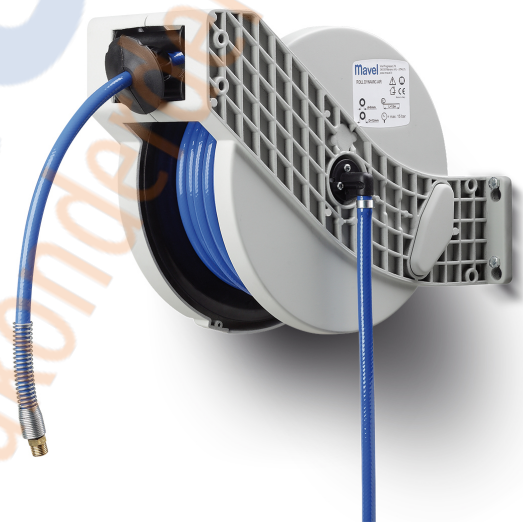

## Roll Dynamic

### Product details

---

Code	<b>826300</b>
Internal diameter (ID)	<b>8 mm</b>
Cable length	<b>12 m</b>
Inlet fitting	<b>1/4" F</b>
Outlet fitting	<b>1/4" M</b>
Max pressure	<b>15 bar</b>
Air	<b>Max 15 bar</b>
Water	<b>Max 40°C</b>
Weight	<b>3,8 Kg</b>
Dimensions (cm)	<b>37 x 29 x 22</b>
pcs x Pallet	<b>64 pz</b>