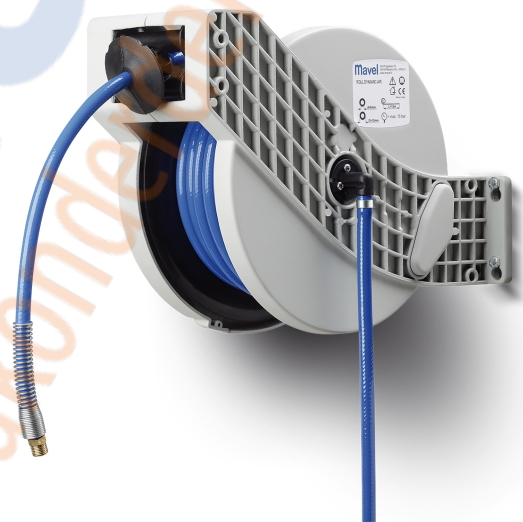

Mavel

AUTOMATIC REELS

Roll Dynamic

Product details

Code	826400
Internal diameter (ID)	10 mm
Cable length	8 m
Inlet fitting	3/8" F
Outlet fitting	3/8" M
Max pressure	15 bar
Air	Max 15 bar
Water	Max 40°C
Weight	3,4 Kg
Dimensions (cm)	37 x 29 x 22
pcs x Pallet	64 pz

Mavel

AUTOMATIC REELS

Roll Dynamic

Technical drawing