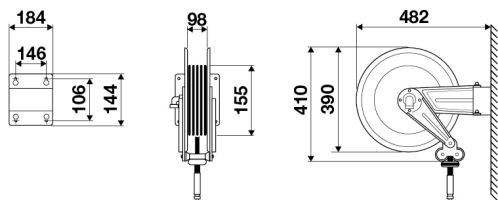

Overall dimensions

AltecParts
hagedrukonderdelen & accessoires

RAASM SpA

via Marangoni 33, 36022 - S. Zeno di Cassola (VI) - ITALIA
Tel. 0039 0424 571111 - Fax. 0039 0424 571135

info@raasm.com - www.raasm.com

Copyright © 2020 All rights reserved to RAASM S.p.A.