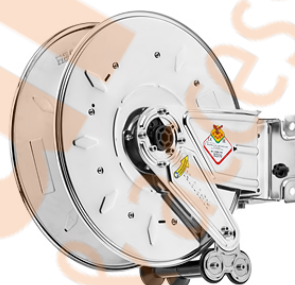

# ART. 8382.100

Stainless steel hose reels - s. 290-330-390

Swivelling hose reel, stainless steel AISI 304, s.390, for air-water, 20 bar, without hose. Inlet-outlet G 3/8" (f)

## FLUIDS

FRESH OIL | ANTIFREEZE | AIR | WATER | NITROGEN/INFLATING USE | A1 JET (FUEL FOR PLANES)

## CERTIFICATIONS

ATEX (ZONE 2) | ATEX (ZONE 22)

Features	UM	Value
Pressure	bar	20
Compatible fluids		air - water
Swivel joint		brass
Seals		Viton®
Characteristic		swivelling
Material		AISI 304 stainless steel
Couplings		-
Hose		-
Ø and hose length	Ø - m	-
Inlet		G 3/8" (f)
Outlet		G 3/8" (f)
Reel flow path		brass - AISI 304 stainless steel
Internal drum width	mm	98