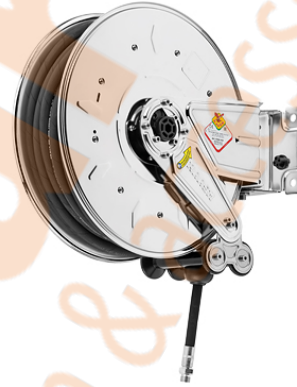

ART. 8382.102

Stainless steel hose reels - s. 290-330-390

Swivelling hose reel, stainless steel AISI 304, s.390, for air-water, 20 bar, with black rubber hose 18 m, \varnothing 3/8"

FLUIDS

FRESH OIL | ANTIFREEZE | AIR | WATER | NITROGEN/INFLATING USE

SECTORS

AGRICULTURE | CLEANING | CHEMICAL INDUSTRY | MANUFACTURING INDUSTRY | SHIPPING AND OFFSHORE

CERTIFICATIONS

ATEX (ZONE 2) | ATEX (ZONE 22)

Features	UM	Value
Pressure	bar	20
Compatible fluids		air - water
Swivel joint		brass
Seals		Viton®
Characteristic		swivelling
Material		AISI 304 stainless steel
Couplings		zinc plated steel
Hose		995.217
\varnothing and hose length	\varnothing - m	3/8" - 18
Inlet		G 3/8" (f)
Outlet		G 3/8" (m)
Reel flow path		brass - AISI 304 stainless steel
Internal drum width	mm	98