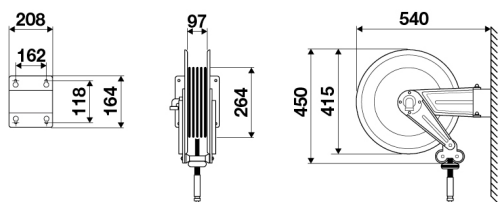

Overall dimensions

AltecParts
hagedrukonderdelen & accessoires

RAASM SpA

via Marangoni 33, 36022 - S. Zeno di Cassola (VI) - ITALIA
Tel. 0039 0424 571111 - Fax. 0039 0424 571135

info@raasm.com - www.raasm.com

Copyright © 2020 All rights reserved to RAASM S.p.A.