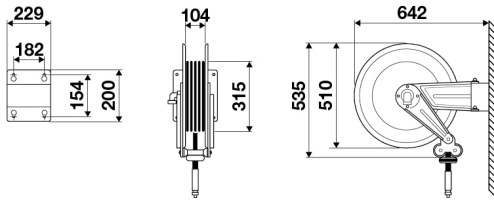

Overall dimensions

AltecParts
hagedrukonderdelen & accessoires

RAASM SpA

via Marangoni 33, 36022 - S. Zeno di Cassola (VI) - ITALIA
Tel. 0039 0424 571111 - Fax. 0039 0424 571135

info@raasm.com - www.raasm.com

Copyright © 2020 All rights reserved to RAASM S.p.A.