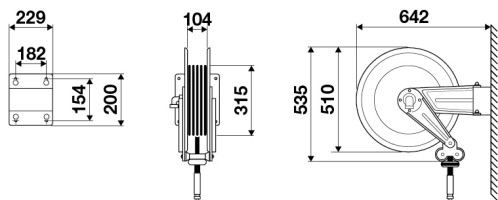

Overall dimensions

AltecParts
hagedrukonderdelen & accessoires

RAASM SpA

via Marangoni 33, 36022 - S. Zeno di Cassola (VI) - ITALIA
Tel. 0039 0424 571111 - Fax. 0039 0424 571135

info@raasm.com - www.raasm.com

Copyright © 2020 All rights reserved to RAASM S.p.A.