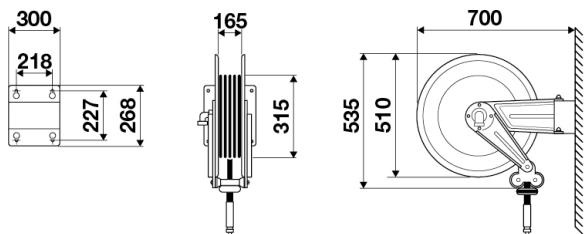

Overall dimensions

AltecParts
hagedrukonderdelen & accessoires

RAASM SpA

via Marangoni 33, 36022 - S. Zeno di Cassola (VI) - ITALIA
Tel. 0039 0424 571111 - Fax. 0039 0424 571135

info@raasm.com - www.raasm.com

Copyright © 2020 All rights reserved to RAASM S.p.A.