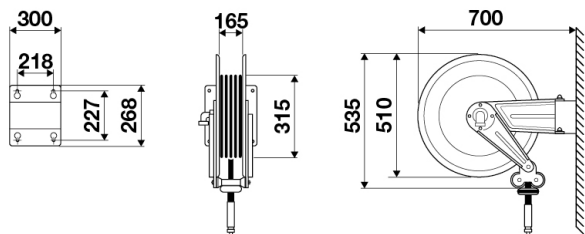

Overall dimensions

AltecParts
hagedrukonderdelen & accessoires

RAASM SpA

via Marangoni 33, 36022 - S. Zeno di Cassola (VI) - ITALIA
Tel. 0039 0424 571111 - Fax. 0039 0424 571135

info@raasm.com - www.raasm.com

Copyright © 2020 All rights reserved to RAASM S.p.A.