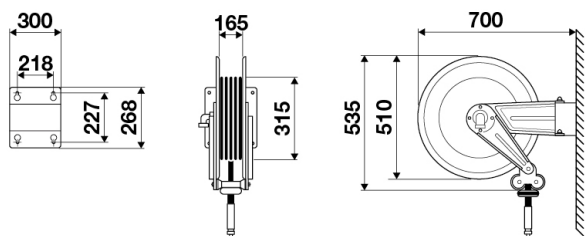

Overall dimensions

AltecParts
hagedrukonderdelen & accessoires

RAASM SpA

via Marangoni 33, 36022 - S. Zeno di Cassola (VI) - ITALIA
Tel. 0039 0424 571111 - Fax. 0039 0424 571135

info@raasm.com - www.raasm.com

Copyright © 2020 All rights reserved to RAASM S.p.A.