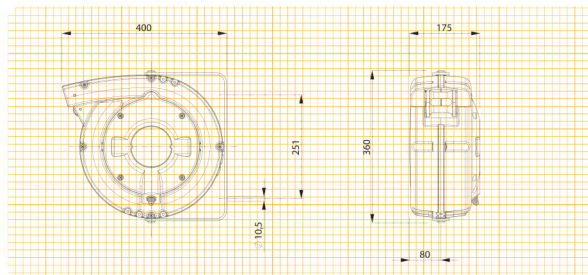

ART. YELLOW	813/8	813/10
Hose int. Ø	8 mm (5/16")	10 mm (3/8")
Hose length	12 m	9 m

Max press	12 bar	12 bar
End hose fitting	1/4" M BSP	3/8" M BSP
Temperature	-5°/+40° C	-5°/+40° C
Incoming hose fitting	1/4" M	3/8" M
Incoming hose	2 m	
Air	YES	
Water	YES	
Hose type	PVC/PU	
	30	
	mm 400x370x190 Kg 10,5	

#### DIMENSIONS