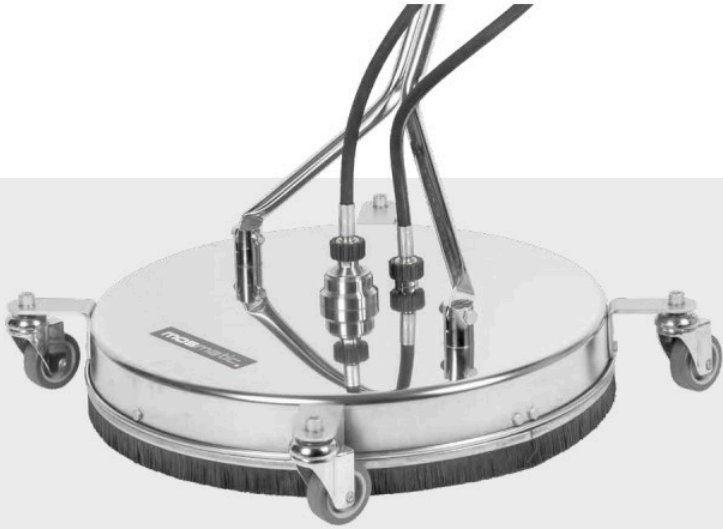

- ✓ Also model up to 500 bar available
- ✓ Low pressure option
- ✓ Maintenance free
- ✓ Quality stainless steel swivel
- ✓ Ready to use

TECHNICAL DATA

Pressure 275 / 500 bar
Temperature 120°C
Inlet G3/8" F
 G1/4" M

FL-CR 750

FL-CR 520

FL-CG 520

FEATURES

Rotor Arms

Can withstand up to 500 bar, are precision welded and balanced.

2cw2 (2 Arms / 2 Nozzles)

Part No. 82.942 (ø470 mm)

3cp3 (3 Arms / 3 Nozzles)

Part No. 82.947 (ø700 mm), 1/8", 500 bar

Stainless Steel Caster

Heavy duty ø60 mm casters with custom mounting brackets ensure easy maneuvering even in confined spaces.

Stainless Steel Caster

Part No. 80.912

Quality Swivel

High rpm stainless steel swivel features reinforced self lubricated stainless steel ball bearings for improved performance. The dual spring based carbide seal system, guarantees long lasting operation under tough conditions.